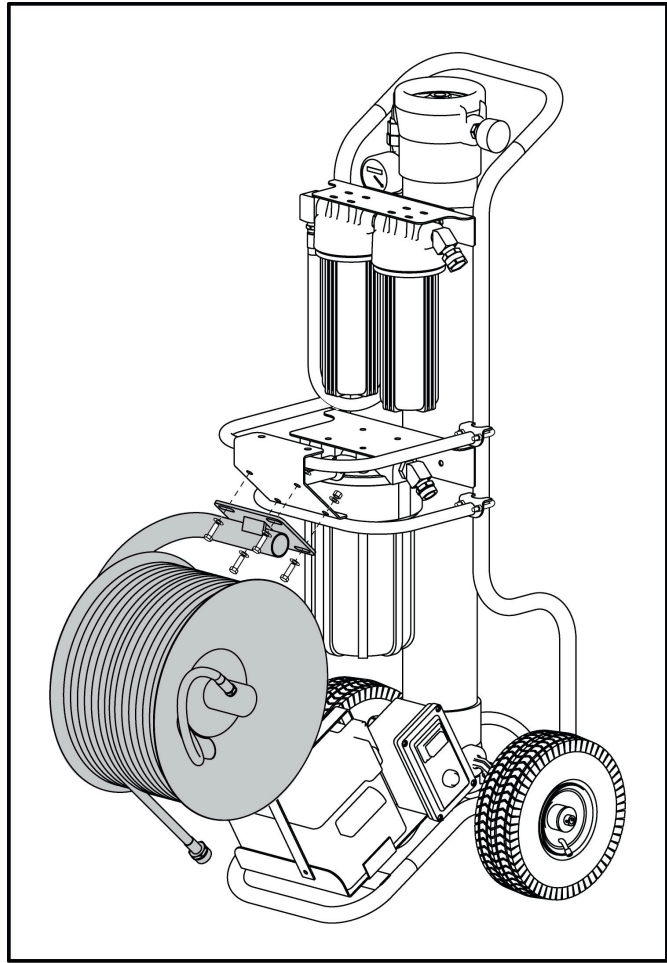

Ultra Pure Systems- HydroCart

Hose Reel installation instructions

1. Attach on hose reel mounting bracket to cart frame with the (4) U-bolt assemblies.

2. Attach hose reel assembly to hose reel bracket with (4) bolts, (8) flat washers and (4) Nylock nuts.