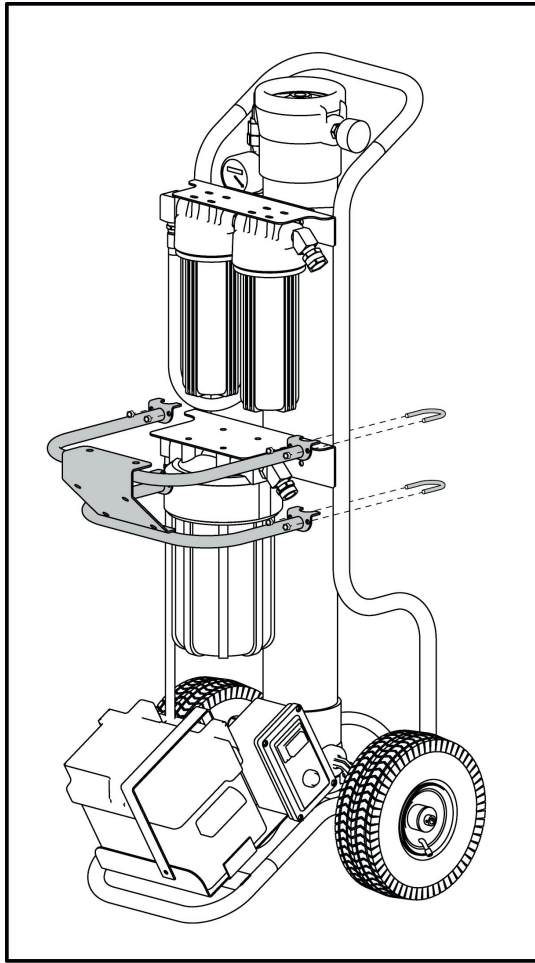

Ultra Pure Systems- HydroCart

Hose Reel installation instructions

1. Attach on hose reel mounting bracket to cart frame with the (4) U-bolt assemblies.

2. Attach hose reel assembly to hose reel bracket with (4) bolts, (8) flat washers and (4) Nylock nuts.