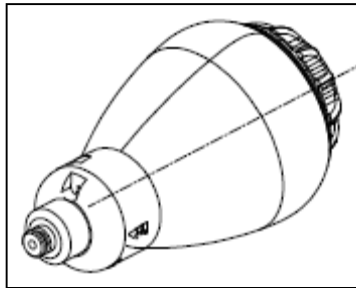

HydroClean Spare Parts List

COPL0114
Housing, Spray Head

COPL0115
Housing, Handle

COPL0098
Reservoir 750ml

VTVR0107
Screw Kit

COPL0120
Cover, Reservoir w/Gasket

COPL0116
Spray Nozzle

COPL0122
Handle, Spray

COPL0118
Head Assy., Swivel