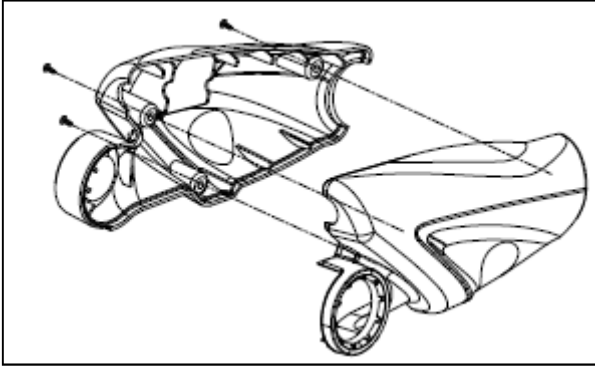

HydroClean Spare Parts List

COPL0114
Housing, Spray Head

COPL0115
Housing, Handle

COPL0098
Reservoir 750ml

VTVR0107
Screw Kit

COPL0120
Cover, Reservoir w/Gasket

COPL0116
Spray Nozzle

COPL0122
Handle, Spray

COPL0118
Head Assy., Swivel