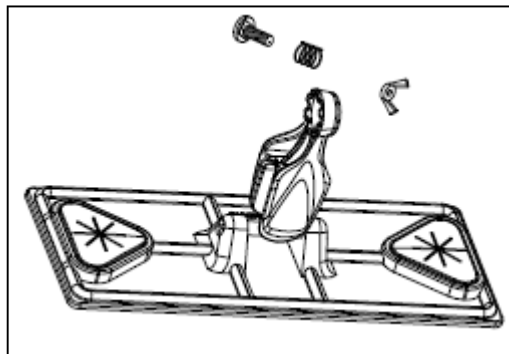

HydroClean Spare Parts List

COPL0114
Housing, Spray Head

COPL0115
Housing, Handle

COPL0098
Reservoir 750ml

VTVR0107
Screw Kit

COPL0120
Cover, Reservoir w/Gasket

COPL0116
Spray Nozzle

COPL0122
Handle, Spray

COPL0118
Head Assy., Swivel