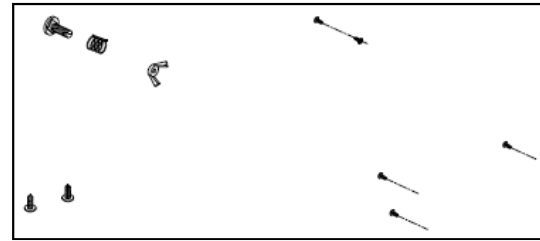

HydroClean Spare Parts List

COPL0114
Housing, Spray Head

COPL0115
Housing, Handle

COPL0098
Reservoir 750ml

VTVR0107
Screw Kit

COPL0120
Cover, Reservoir w/Gasket

COPL0116
Spray Nozzle

COPL0122
Handle, Spray

COPL0118
Head Assy., Swivel