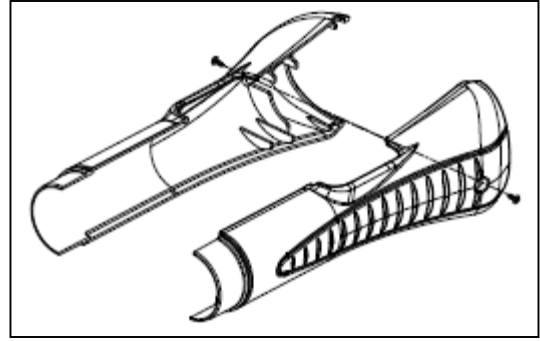

HydroClean Spare Parts List

COPL0114
Housing, Spray Head

COPL0115
Housing, Handle

COPL0098
Reservoir 750ml

VTVR0107
Screw Kit

COPL0120
Cover, Reservoir w/Gasket

COPL0116
Spray Nozzle

COPL0122
Handle, Spray

COPL0118
Head Assy., Swivel