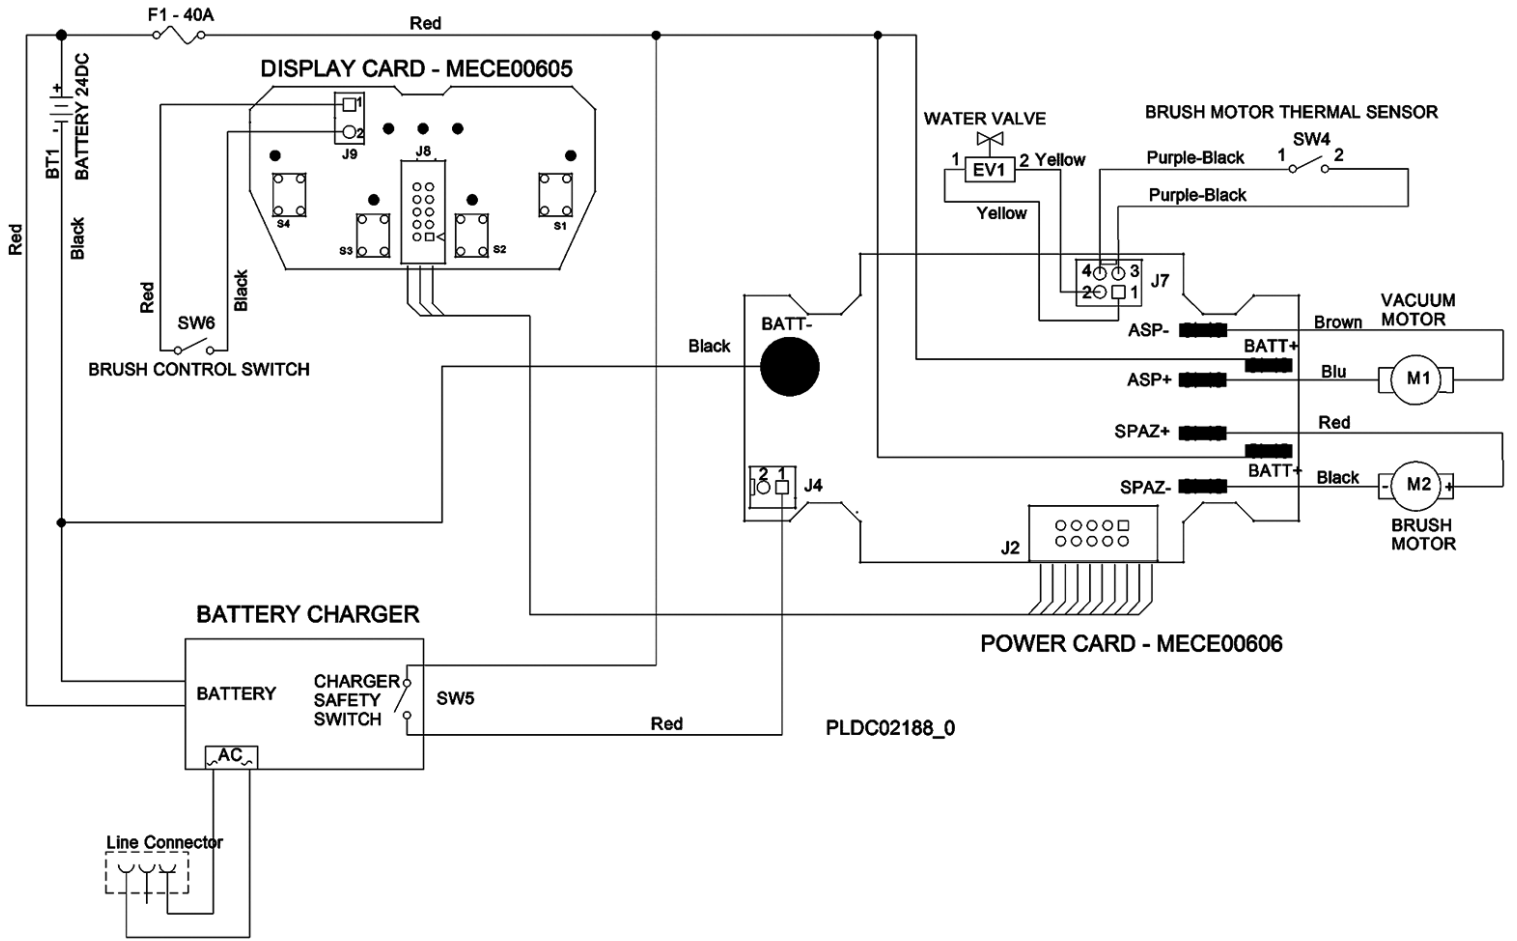

Ref. K	Part N.	Customer Part N.	Description	Qty	Validity:		Price
					From	To	
0001	MECE00605		BOARD LOGIC CT30 24V	1,00			--
0002	MECE00606		BOARD POWER CT15-CT30-45	1,00			--